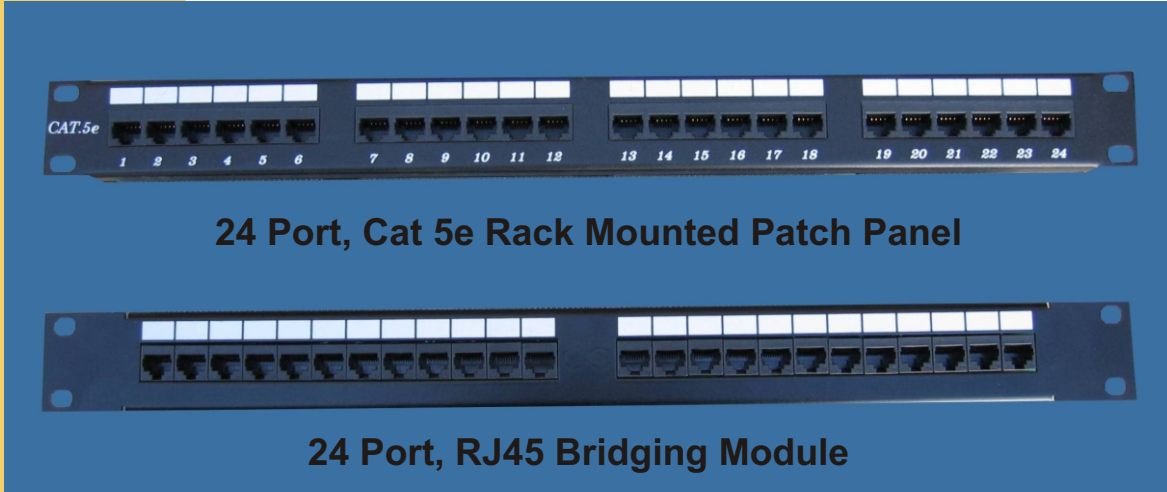

Rack Mounted Patch Panels/Bridging Modules

Cat 5e Patch Panel

RJ45 Bridging Module

- ◆ **8 Position 110 IDC In to 24 RJ45 Out, 568A or 568B**
- ◆ **High Quality Cat 5e Rated**
- ◆ **UL Listed, ETL Verified**

- ◆ **24 RJ45 Jacks In/Out (Each Bank of 12 Common)**
- ◆ **50u Gold Plated Contacts**
- ◆ **Custom Configurations Available**

Product	Description	Part Number
Patch Panel	24 Port Cat 5e Patch Panel	RMP-24J8CD
Bridging Module	24 Port Bridging Module	RMP-24J8CB-C

Cat 5e Rack Mount Patch Panel

Modular Wiring Configuration		
Color Code	T568B	T568A
White-Blue	5	5
Blue	4	4
White-Orange	1	3
Orange	2	6
White-Green	3	1
Green	6	2
White-Brown	7	7
Brown	8	8

RJ45 Rack Mount Bridging Module