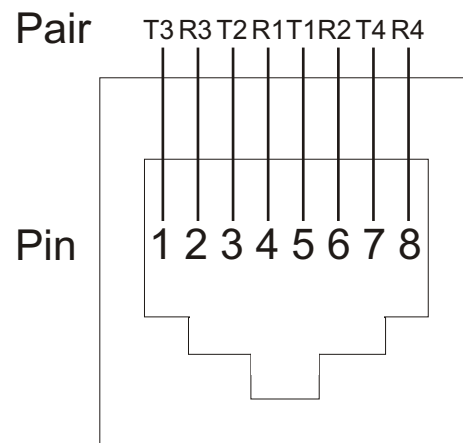

Rack Mounted Patch Panels/Bridging Modules

Cat 5e Patch Panel

RJ45 Bridging Module

- ◆ **8 Position 110 IDC In to 24 RJ45 Out, 568A or 568B**
- ◆ **High Quality Cat 5e Rated**
- ◆ **UL Listed, ETL Verified**

- ◆ **24 RJ45 Jacks In/Out (Each Bank of 12 Common)**
- ◆ **50u Gold Plated Contacts**
- ◆ **Custom Configurations Available**

Product	Description	Part Number
Patch Panel	24 Port Cat 5e Patch Panel	RMP-24J8CD
Bridging Module	24 Port Bridging Module	RMP-24J8CB-C

Cat 5e Rack Mount Patch Panel

Modular Wiring Configuration		
Color Code	T568B	T568A
White-Blue	5	5
Blue	4	4
White-Orange	1	3
Orange	2	6
White-Green	3	1
Green	6	2
White-Brown	7	7
Brown	8	8

RJ45 Rack Mount Bridging Module